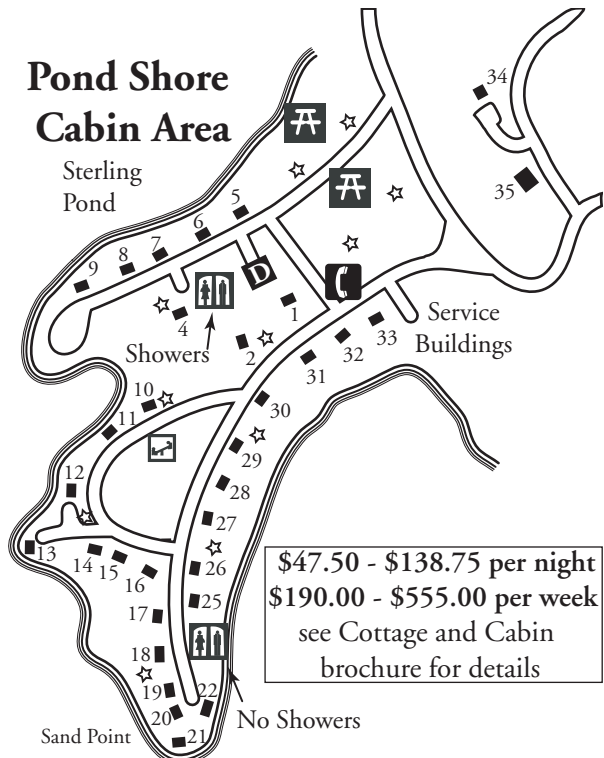

Fair Haven Beach State Park

Camping Areas

Key

- ▲ tent
- RV up to 30'
- RV up to 25'
- RV up to 20'
- ☆ water spigot
- ♿ restroom
- Ⓟ parking
- Ⓜ picnic area
- ☎ pay phone
- Ⓜ play area
- ♻ trailer dumping station
- ♻ dumpster
- ♻ recycling

Add \$4.00 per night for Fridays, Saturdays and holidays including Sundays before Monday holidays.

Cottages

- 42 Bay View
- 41 Young
- 40 Taft

Peak and non-peak rates available. For more information on rental cottages, refer to the **Cabin and Cottage** brochure available at the park office.

Pond Shore Cabin Area

Drumlin Camping Area

*all restrooms include showers