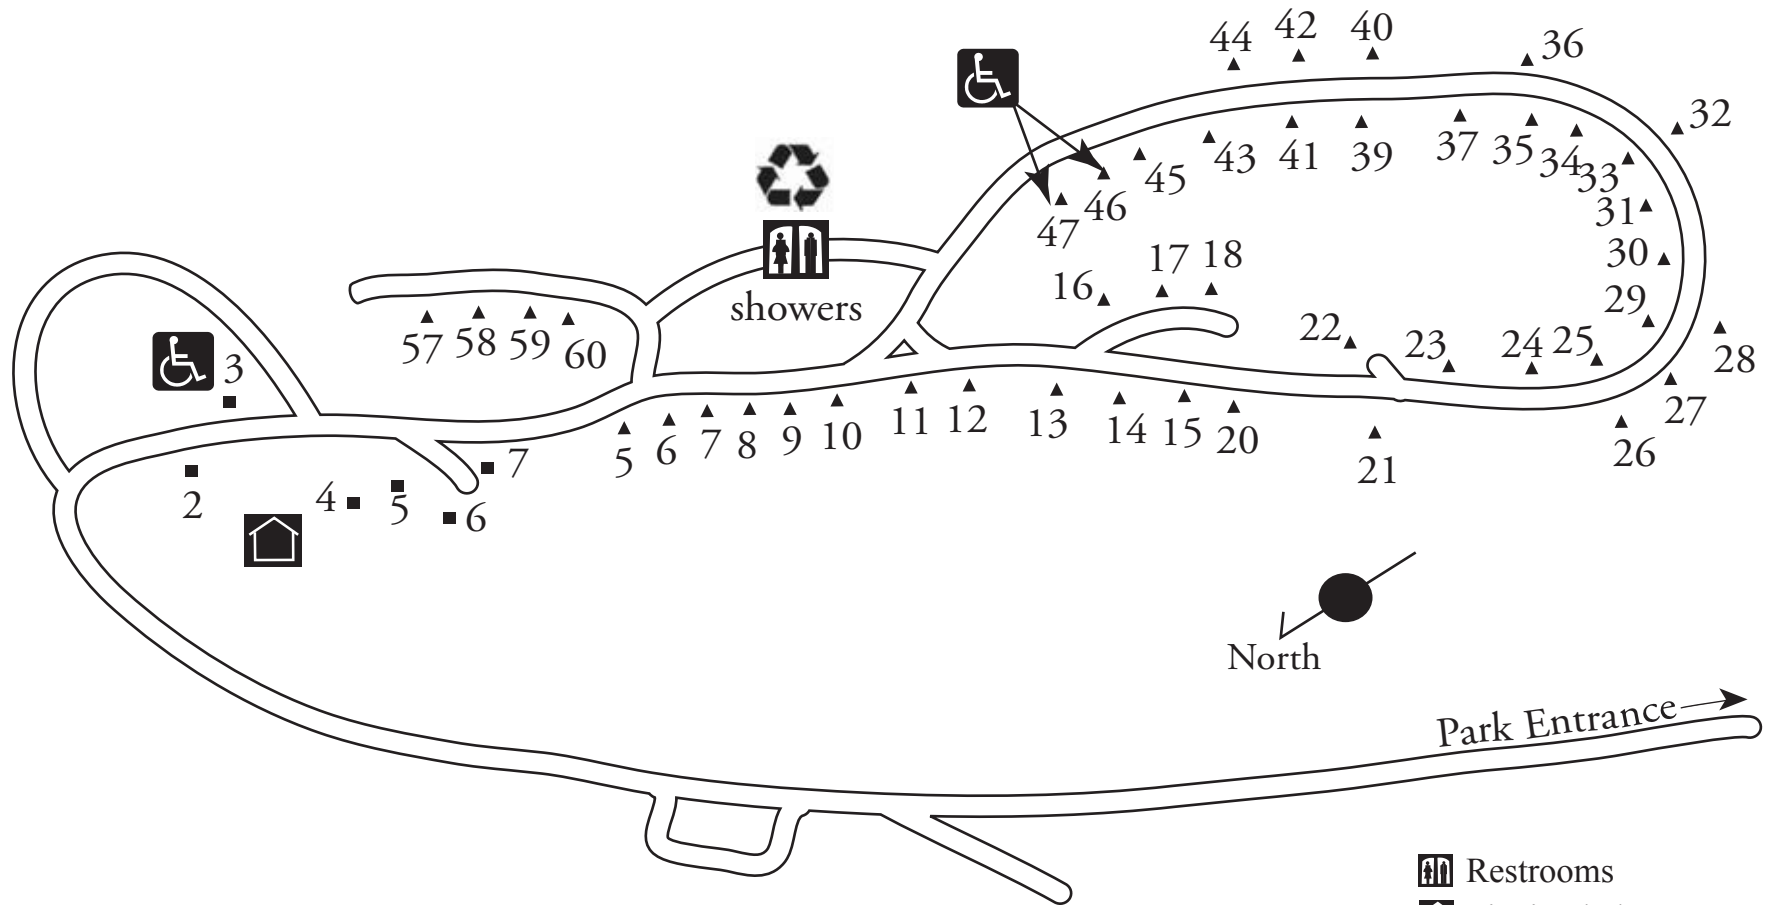

# Buttermilk Falls State Park

## Camping Area

-  Restrooms
-  Picnic Shelter
-  Accessible
-  Recycling/Dumpster
-  Campsite
-  Cabin