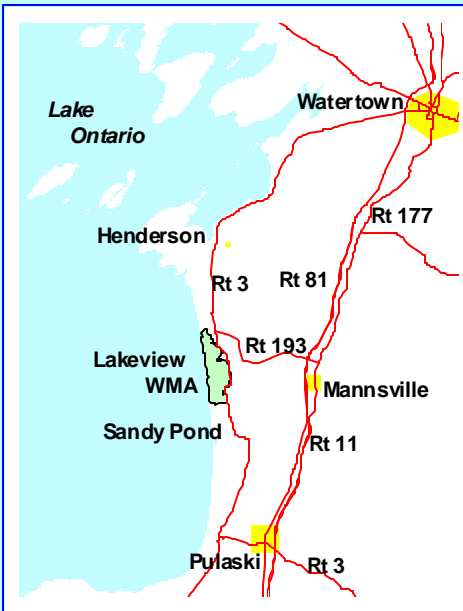

# LAKEVIEW WILDLIFE MANAGEMENT AREA

By ELS 1-05

## LEGEND

- Foot Trails
- Truck Trails
- State Park
- Lakeview WMA
- P** Parking
- B** Boat Launch
- T** Tower
- W** Walk Over
- K** Kiosk
- V** Viewing Platform
- C** Car Top Boat Launch

0.2 0 0.2 0.4 Miles

Lakeview Pond

Lake Ontario

Floodwater Pond

Goose Pond

North Colwell Pond

South Colwell Pond

Southwicks Beach

State Park

Pierrepont Place

N Skinner

Sandy Creek

Mud Brook

South Sandy Creek

Montario Point Rd

NYS Rt 193

Hessel Rd